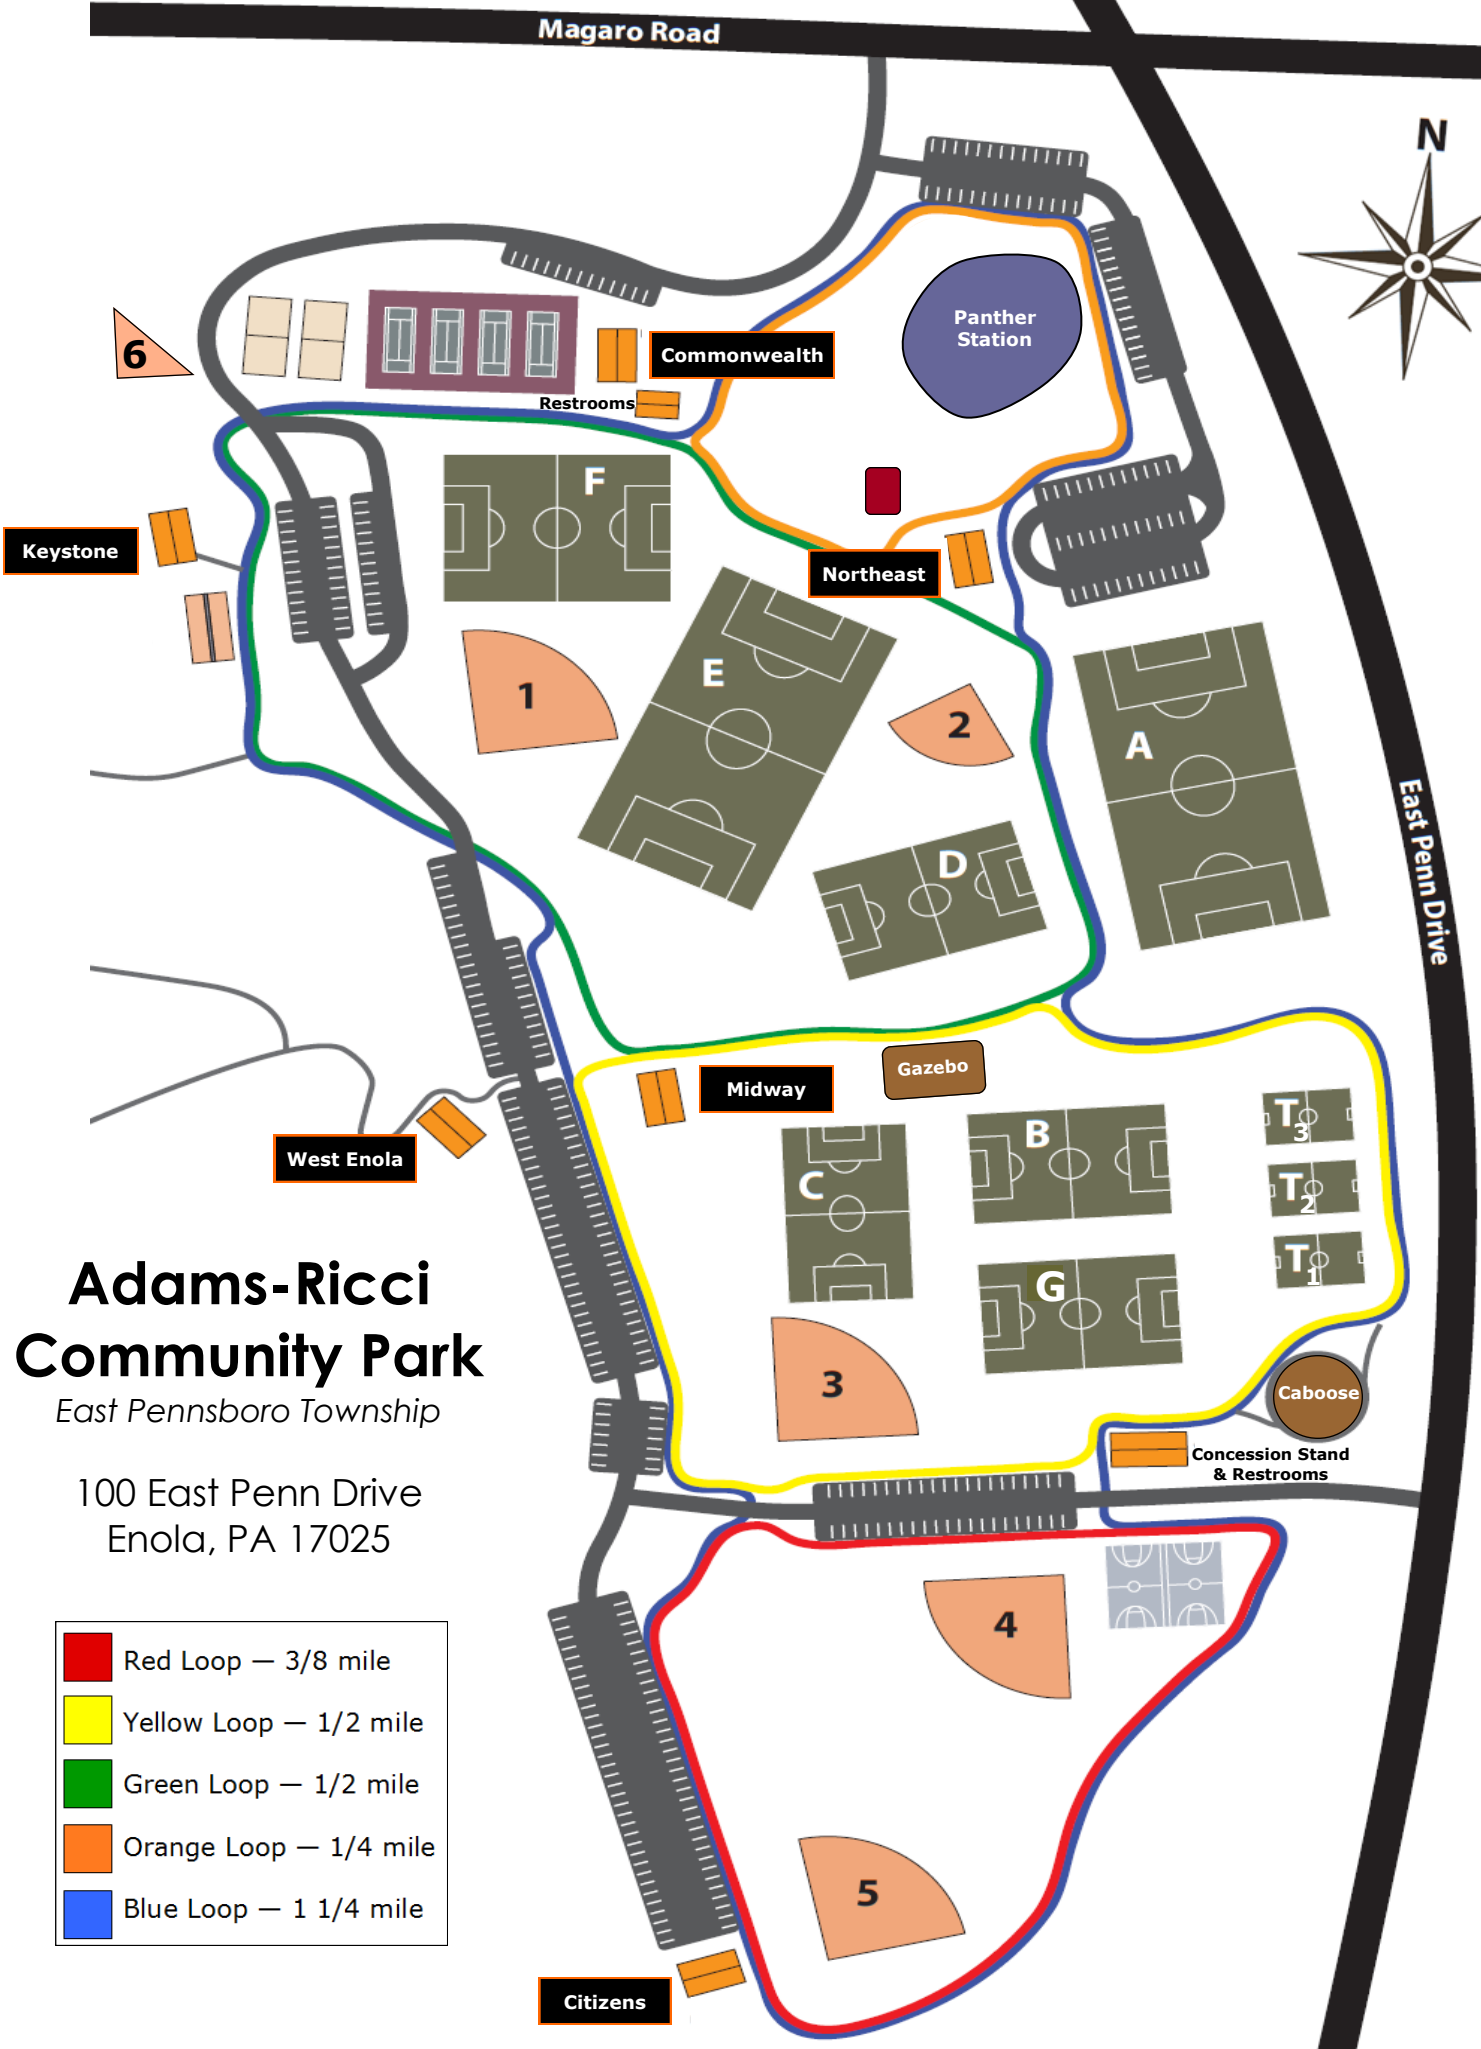

Magaro Road

6

Commonwealth

Panther Station

Restrooms

Keystone

Northeast

1

2

East Penn Drive

West Enola

Midway

Gazebo

# Adams-Ricci Community Park

East Pennsboro Township

100 East Penn Drive  
Enola, PA 17025

T<sub>3</sub>  
T<sub>2</sub>  
T<sub>1</sub>

Caboose

Concession Stand & Restrooms

3

B

- Red Loop — 3/8 mile
- Yellow Loop — 1/2 mile
- Green Loop — 1/2 mile
- Orange Loop — 1/4 mile
- Blue Loop — 1 1/4 mile